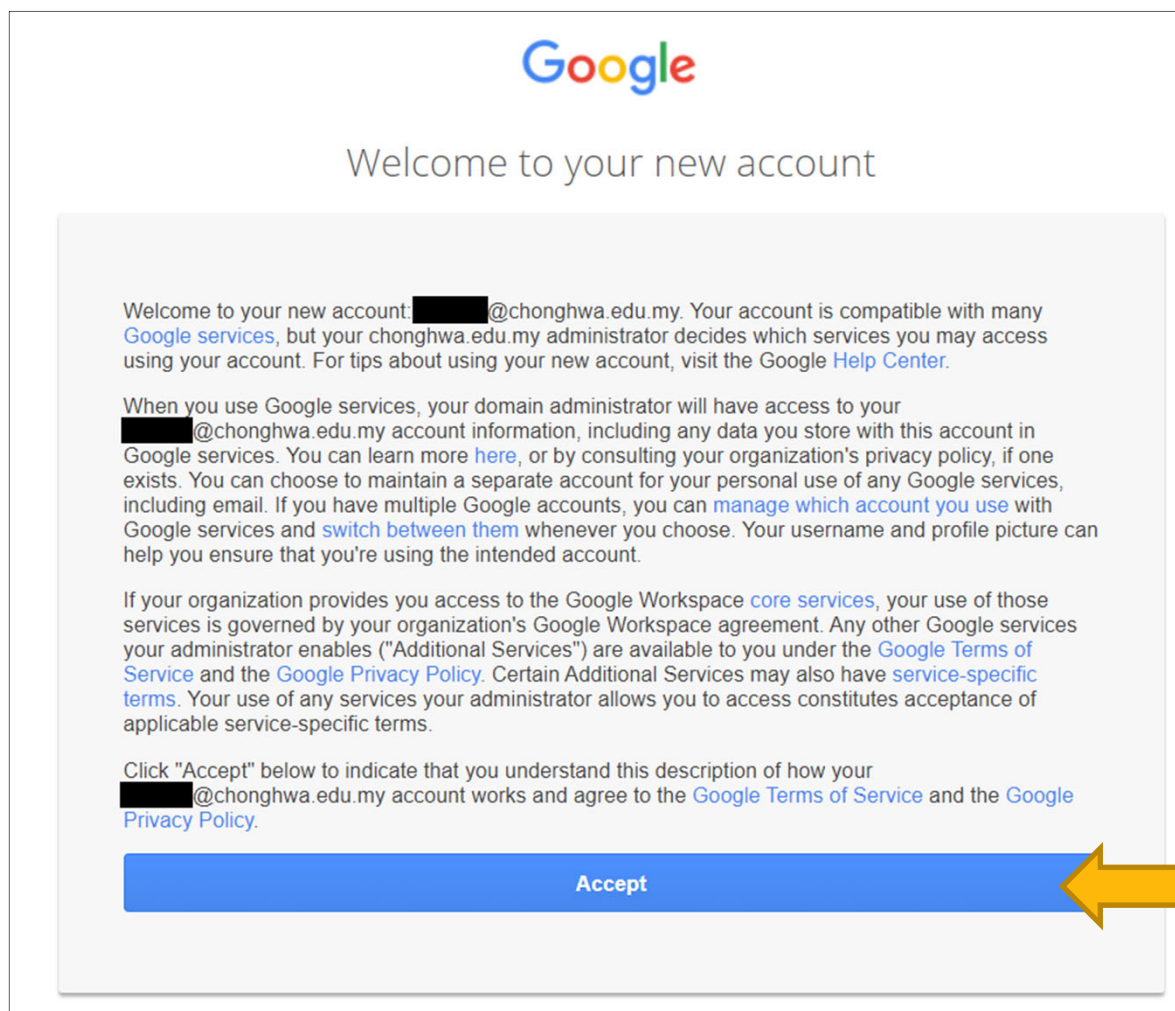

銜中谷歌账号登入

3. 成功登入画面

点击这里